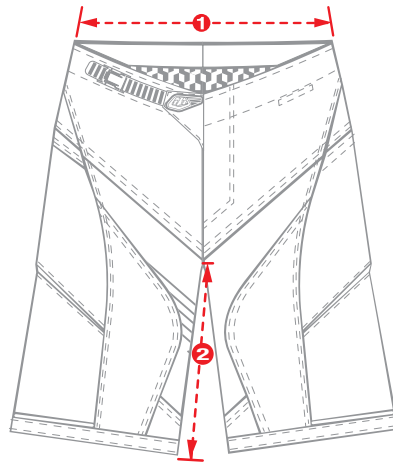

SKYLINE WOMEN'S JERSEY

JERSEY SIZE	1 CHEST	2 FRONT LENGTH	3 SLEEVE LENGTH
Small	17.5	26	10.5
Medium	18.5	27	11
Large	20	28	11.5
X-Large	21.5	29	12

SE, SE PRO, GP & GP AIR PANTS

PANTS SIZE	1 WAIST (relaxed-stretched)	2 INSEAM	3 KNEE WIDTH	4 Leg Length (outseam)
28	29 - 33	30.5	11	38.5
30	31 - 34	31	11.5	39.5
32	33 - 36	32	12	40
34	35 - 38	32.5	12.2	41
36	37 - 40	33.5	12.5	41.5
38	39 - 42	34	13	42.5
40	41 - 44	35	13.5	43.5
42	43 - 46	36	14	44
44	45 - 48	36	14.2	44

WOMEN'S GP & GP AIR PANTS*

PANTS SIZE	1 WAIST (relaxed-stretched)	2 INSEAM	3 KNEE WIDTH	4 Leg Length (outseam)
3/4	29 - 31	29.5	19.5	36.5
5/6	31 - 33	29.5	20	37
7/8	33 - 35	30	21	38
9/10	35 - 37	30.5	22.5	38.5
11/12	37 - 39	31	23.5	39.5

*Low Rise Pants

WOMEN'S REV PANTS

PANTS SIZE	1 WAIST (relaxed-stretched)	2 INSEAM	3 KNEE WIDTH	4 Leg Length (outseam)
3/4	29 - 31	31	18	41
5/6	31 - 33	31.5	18.5	41.5
7/8	33 - 35	32.5	19	42
9/10	35 - 37	32.5	19.5	42
11/12	37 - 39	32.5	20	42

Measurements in inches

MOTO SHORTS

SHORTS SIZE	① WAIST (relaxed-stretched)	② INSEAM
28	27 - 29	14.75
30	29 - 31	14.75
32	31 - 33	14.75
34	33 - 35	14.75
36	35 - 37	14.75
38	37 - 39	14.75

SPRINT SHORTS

SHORTS SIZE	① WAIST (relaxed-stretched)	② INSEAM
26	25 - 27	14
28	27 - 29	14
30	29 - 31	14
32	31 - 33	14
34	33 - 35	14
36	35 - 37	14
38	37 - 39	14