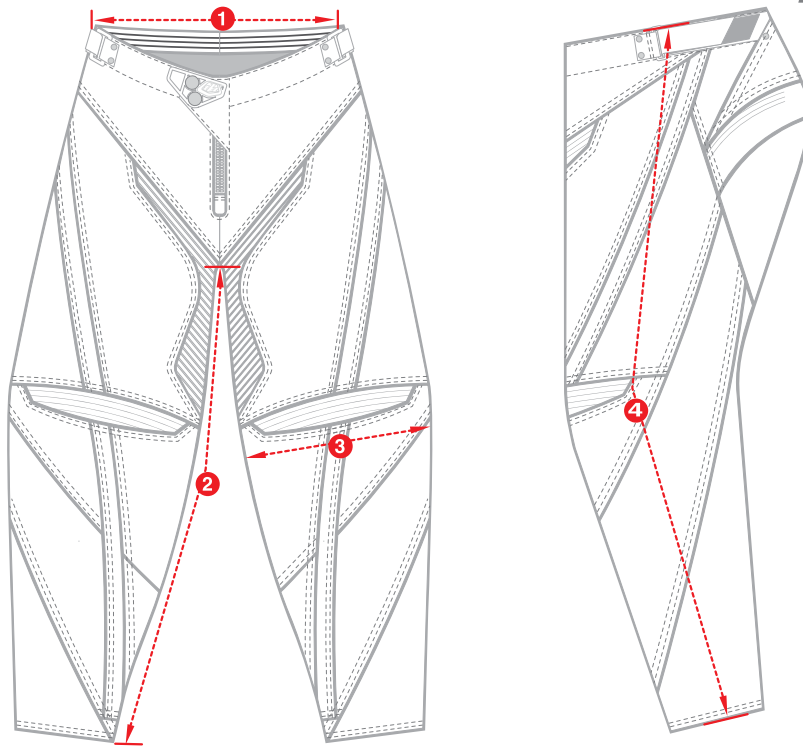

WOMEN'S REV JERSEY

JERSEY SIZE	1 CHEST	2 FRONT LENGTH	3 CENTER BACK SLEEVE
XSmall	17	24	31
Small	18	25	31.5
Medium	19	26	32
Large	20	27	32.5
X-Large	21	28	33

Measurements in inches

ACE JERSEY

JERSEY SIZE	1 CHEST	2A FRONT LENGTH	3 SLEEVE LENGTH
Small	19	21.75	13.5
Medium	20	22.5	14
Large	21	23.25	14.5
X-Large	22	24	15

RUCKUS JERSEY

JERSEY SIZE	1 CHEST	2A FRONT LENGTH	3 SLEEVE LENGTH
Small	22	24.5	22.5
Medium	23	25	22.75
Large	24	26	23
X-Large	25	27	23.25
XX-Large	26	28	23.5

SKYLINE JERSEY

JERSEY SIZE	1 CHEST	2A FRONT LENGTH	3 SLEEVE LENGTH
Small	22	24.5	15.25
Medium	23	25	15.5
Large	24	26	15.75
X-Large	25	27	16
XX-Large	26	28	16.25

SKYLINE WOMEN'S JERSEY

JERSEY SIZE	1 CHEST	2 FRONT LENGTH	3 SLEEVE LENGTH
Small	17.5	26	10.5
Medium	18.5	27	11
Large	20	28	11.5
X-Large	21.5	29	12

SE, SE PRO, GP & GP AIR PANTS

PANTS SIZE	1 WAIST (relaxed-stretched)	2 INSEAM	3 KNEE WIDTH	4 Leg Length (outseam)
28	29 - 33	30.5	11	38.5
30	31 - 34	31	11.5	39.5
32	33 - 36	32	12	40
34	35 - 38	32.5	12.2	41
36	37 - 40	33.5	12.5	41.5
38	39 - 42	34	13	42.5
40	41 - 44	35	13.5	43.5
42	43 - 46	36	14	44
44	45 - 48	36	14.2	44