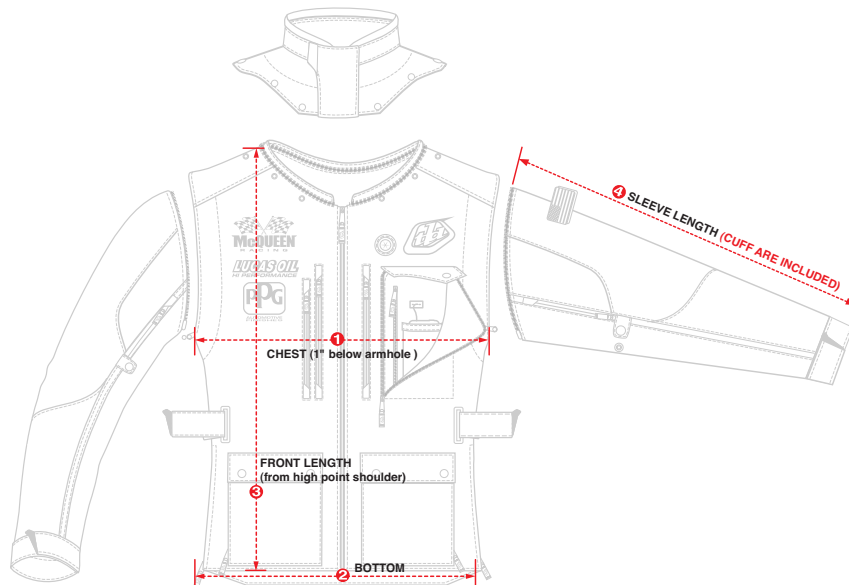

SHORTS SIZE

S - 3/4
M - 5/6
L - 7/8
XL - 9/10

1 WAIST (relaxed-stretched)

29 - 31
31 - 33
33 - 35
35 - 37

2 INSEAM

11
12
13
13

ADVENTURE JACKET

JACKET SIZE

Small
Medium
Large
X-Large
XX-Large

1 CHEST

23.6
24.4
25.2
26
26.7

2 BOTTOM

21.25
22
22.75
23.6
24.4

3 FRONT LENGTH

26.4
27.5
28.75
29
30.25

4 SLEEVE LENGTH