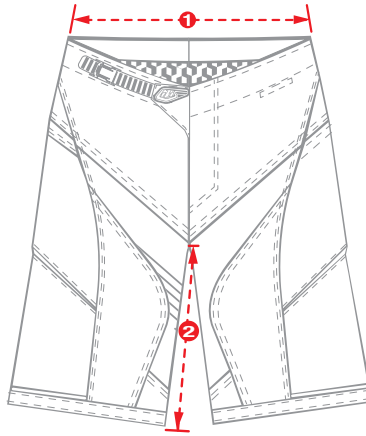

*Low Rise Pants

WOMEN'S REV PANTS

PANTS SIZE	1 WAIST (relaxed-stretched)	2 INSEAM	3 KNEE WIDTH	4 Leg Length (outseam)
3/4	29 - 31	31	18	41
5/6	31 - 33	31.5	18.5	41.5
7/8	33 - 35	32.5	19	42
9/10	35 - 37	32.5	19.5	42
11/12	37 - 39	32.5	20	42

Measurements in inches

MOTO SHORTS

SHORTS SIZE	① WAIST (relaxed-stretched)	② INSEAM
28	27 - 29	14.75
30	29 - 31	14.75
32	31 - 33	14.75
34	33 - 35	14.75
36	35 - 37	14.75
38	37 - 39	14.75

SPRINT SHORTS

SHORTS SIZE	① WAIST (relaxed-stretched)	② INSEAM
26	25 - 27	14
28	27 - 29	14
30	29 - 31	14
32	31 - 33	14
34	33 - 35	14
36	35 - 37	14
38	37 - 39	14

SKYLINE SHORTS

SHORTS SIZE	① WAIST (relaxed-stretched)	② INSEAM
28	27 - 29	14.25
30	29 - 31	14.25
32	31 - 33	14.25
34	33 - 35	14.25
36	35 - 37	14.25
38	37 - 39	14.25

ACE SHORTS

SHORTS SIZE	① WAIST (relaxed-stretched)	② INSEAM
28	27 - 29	13.75
30	29 - 31	13.75
32	31 - 33	13.75
34	33 - 35	13.75
36	35 - 37	13.75
38	37 - 39	13.75