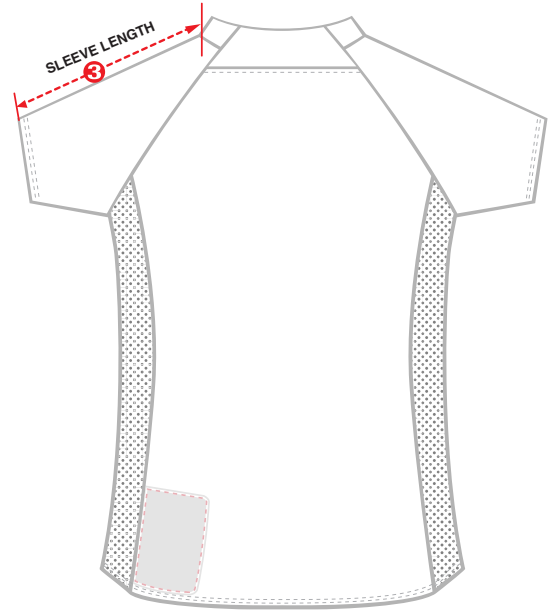

SE, SE PRO, GP & GP AIR JERSEY

JERSEY SIZE	1 CHEST	2 FRONT LENGTH	3 CENTER BACK SLEEVE
Youth XS	14	23	22
Youth S	15.5	24	24
Youth M	17	25	26
Youth L	18.5	26	28
Youth XL	20	27	30
Small	21	28	33
Medium	22	29	35
Large	23	30	37
X-Large	24	31	38
XX-Large	25.5	32	39
XXX-Large	26.5	33	39

SPRINT JERSEY

JERSEY SIZE	1 CHEST	2 FRONT LENGTH	3 CENTER BACK SLEEVE
X-Small	20	26	31
Small	21	27	32
Medium	22	28	34
Large	23	29	36
X-Large	24	30	37
XX-Large	25.5	31	38

WOMEN'S GP & GP AIR JERSEY

JERSEY SIZE	1 CHEST	2 FRONT LENGTH	3 CENTER BACK SLEEVE
Small	19	27	32
Medium	20	28	32.5
Large	21	29	33
X-Large	22	30	34

WOMEN'S REV JERSEY

JERSEY SIZE	1 CHEST	2 FRONT LENGTH	3 CENTER BACK SLEEVE
XSmall	17	24	31
Small	18	25	31.5
Medium	19	26	32
Large	20	27	32.5
X-Large	21	28	33

Measurements in inches

ACE JERSEY

JERSEY SIZE	1 CHEST	2A FRONT LENGTH	3 SLEEVE LENGTH
Small	19	21.75	13.5
Medium	20	22.5	14
Large	21	23.25	14.5
X-Large	22	24	15