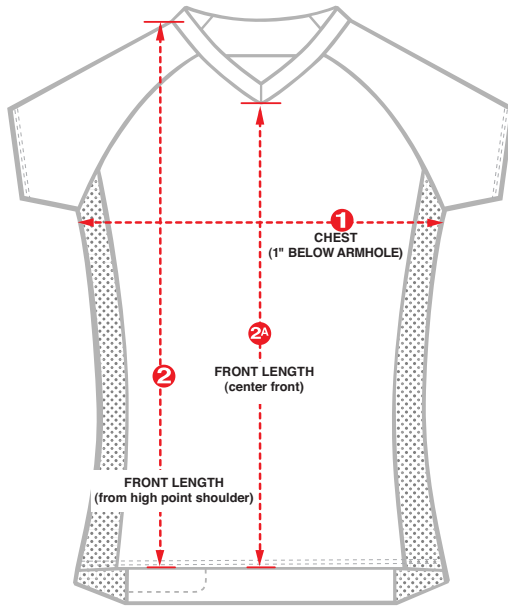

SE, SE PRO, GP & GP AIR JERSEY

JERSEY SIZE	1 CHEST	2 FRONT LENGTH	3 CENTER BACK SLEEVE
Youth XS	14	23	22
Youth S	15.5	24	24
Youth M	17	25	26
Youth L	18.5	26	28
Youth XL	20	27	30
Small	21	28	33
Medium	22	29	35
Large	23	30	37
X-Large	24	31	38
XX-Large	25.5	32	39
XXX-Large	26.5	33	39

SPRINT JERSEY

JERSEY SIZE	1 CHEST	2 FRONT LENGTH	3 CENTER BACK SLEEVE
X-Small	20	26	31
Small	21	27	32
Medium	22	28	34
Large	23	29	36
X-Large	24	30	37
XX-Large	25.5	31	38

WOMEN'S GP & GP AIR JERSEY

JERSEY SIZE	1 CHEST	2 FRONT LENGTH	3 CENTER BACK SLEEVE
Small	19	27	32
Medium	20	28	32.5
Large	21	29	33
X-Large	22	30	34

WOMEN'S REV JERSEY

JERSEY SIZE	1 CHEST	2 FRONT LENGTH	3 CENTER BACK SLEEVE
XSmall	17	24	31
Small	18	25	31.5
Medium	19	26	32
Large	20	27	32.5
X-Large	21	28	33

Measurements in inches

ACE JERSEY

JERSEY SIZE	1 CHEST	2A FRONT LENGTH	3 SLEEVE LENGTH
Small	19	21.75	13.5
Medium	20	22.5	14
Large	21	23.25	14.5
X-Large	22	24	15